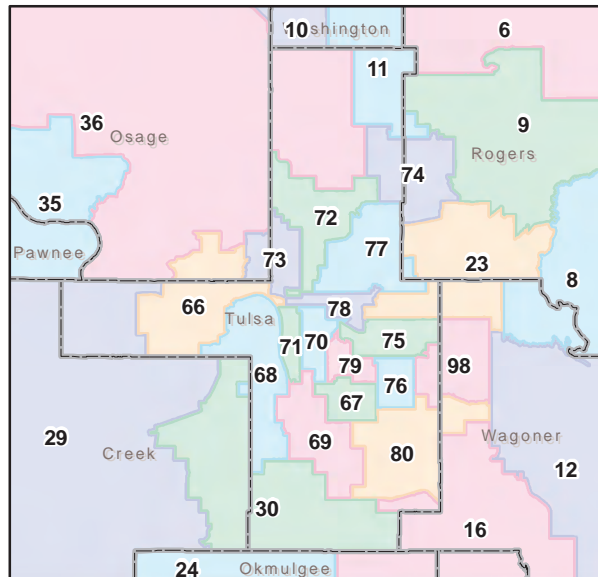

Oklahoma City Metro

Tulsa Metro

State of Oklahoma

□ County Boundaries

2012-2020 House District Boundaries

55th Legislature

District	Representatives	City	Party	District	Representatives	City	Party	District	Representatives	City	Party
1	Johnny Tadlock	Idabel	D	35	Dennis Casey	Morrison	R	69	Chuck Strohm	Jenks	R
2	John R. Bennett	Sallisaw	R	36	Sean Roberts	Hominy	R	70	Ken Walker	Tulsa	R
3	James Lockhart	Heavener	D	37	Steven E. Vaughan	Ponca City	R	71	Katie Henke	Tulsa	R
4	Mike Brown	Tahlequah	D	38	John Pfeiffer	Orlando	R	72	Seneca Scott	Tulsa	D
5	Doug Cox	Grove	R	39	Marian Cooksey	Edmond	R	73	Kevin Matthews	Tulsa	D
6	Chuck Hoskin	Vinita	D	40	Chad Caldwell	Enid	R	74	David Derby	Owasso	R
7	Ben Loring	Miami	D	41	John T. Enns	Enid	R	75	Dan Kirby	Tulsa	R
8	Ben Sherrer	Pryor Creek	D	42	Lisa Billy	Lindsay	R	76	David Brumbaugh	Broken Arrow	R
9	Mark Lepak	Claremore	R	43	John Paul Jordan	Yukon	R	77	Eric Proctor	Tulsa	D
10	Travis Dunlap	Bartlesville	R	44	Emily Virgin	Norman	D	78	Jeannie McDaniel	Tulsa	D
11	Earl Sears	Bartlesville	R	45	Claudia Griffith	Norman	D	79	Weldon Watson	Tulsa	R
12	Wade Rousselot	Wagoner	D	46	Scott Martin	Norman	R	80	Mike Ritze	Broken Arrow	R
13	Jerry McPeak	Warner	D	47	Leslie Osborn	Mustang	R	81	Randy Grau	Edmond	R
14	George Faught	Muskogee	R	48	Pat Ownbey	Ardmore	R	82	Kevin Calvey	Oklahoma City	R
15	Ed Cannaday	Porum	D	49	Tommy C. Hardin	Madill	R	83	Randy McDaniel	Edmond	R
16	Jerry Shoemake	Morris	D	50	Dennis Johnson	Duncan	R	84	Sally Kern	OKC	R
17	Brian Renegar	McAlester	D	51	Scott R. Biggs	Chickasha	R	85	David Dank	OKC	R
18	Donnie Condit	McAlester	D	52	Charles L. Ortega	Altus	R	86	William T. "Will" Fourkiller	Stilwell	D
19	R.C. Pruett	Antlers	D	53	Mark McBride	Moore	R	87	Jason Nelson	OKC	R
20	Bobby Cleveland	Norman	R	54	Paul Wesselhoft	Moore	R	88	Jason Dunnington	OKC	D
21	Dustin Roberts	Durant	R	55	Todd Russ	Cordell	R	89	Shane Stone	OKC	D
22	Charles A. McCall	Atoka	R	56	David L. Perryman	Chickasha	D	90	Jon Echols	OKC	R
23	Terry O'Donnell	Tulsa	R	57	Harold Wright	Weatherford	R	91	Chris Kannady	OKC	R
24	Steve Kouplen	Beggs	D	58	Jeff Hickman	Fairview	R	92	Richard Morrisette	OKC	D
25	Todd Thomsen	Ada	R	59	Mike Sanders	Kingfisher	R	93	Mike Christian	OKC	R
26	Justin F. Wood	Shawnee	R	60	Dan Fisher	El Reno	R	94	Scott Inman	OKC	D
27	Josh Cockroft	Wanette	R	61	Casey Murdock	Felt	R	95	Charlie Joyner	Midwest City	R
28	Tom Newell	Seminole	R	62	John Michael Montgomery	Lawton	R	96	Lewis H. Moore	Arcadia	R
29	James Leewright	Bristow	R	63	Jeff Coody	Grandfield	R	97	Mike Shelton	OKC	D
30	Mark McCullough	Sapulpa	R	64	Ann Coody	Lawton	R	98	Michael Rogers	Broken Arrow	R
31	Jason W. Murphey	Guthrie	R	65	Scooter Park	Devol	R	99	George Young	OKC	D
32	Kevin Wallace	Wellston	R	66	Jadine Nollan	Sand Springs	R	100	Elise Hall	OKC	R
33	Lee Denney	Cushing	R	67	Pam Peterson	Tulsa	R	101	Gary Banz	MWC	R
34	Cory T. Williams	Stillwater	D	68	Glen Mulready	Tulsa	R				