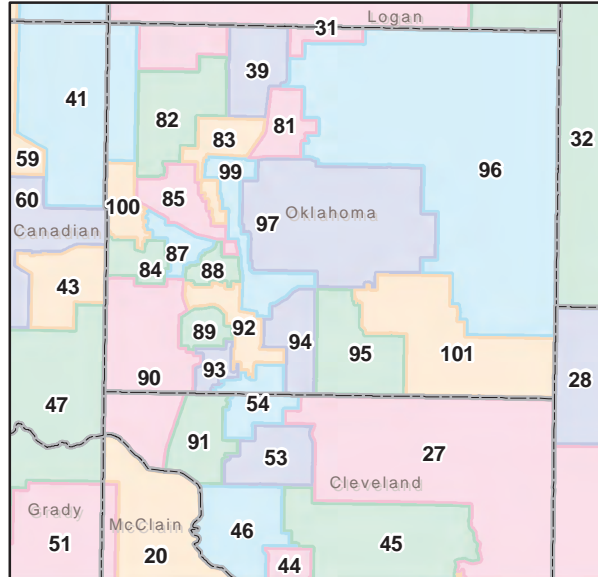

Oklahoma City Metro

Tulsa Metro

State of Oklahoma

□ County Boundaries

2012-2020 House District Boundaries

55th Legislature

District	Representatives	City	Party	District	Representatives	City	Party	District	Representatives	City	Party
1	Johnny Tadlock	Idabel	D	35	Dennis Casey	Morrison	R	69	Chuck Strohm	Jenks	R
2	John R. Bennett	Sallisaw	R	36	Sean Roberts	Hominy	R	70	Ken Walker	Tulsa	R
3	James Lockhart	Heavener	D	37	Steven E. Vaughan	Ponca City	R	71	Katie Henke	Tulsa	R
4	Mike Brown	Tahlequah	D	38	John Pfeiffer	Orlando	R	72	Seneca Scott	Tulsa	D
5	Doug Cox	Grove	R	39	Marian Cooksey	Edmond	R	73	Kevin Matthews	Tulsa	D
6	Chuck Hoskin	Vinita	D	40	Chad Caldwell	Enid	R	74	David Derby	Owasso	R
7	Ben Loring	Miami	D	41	John T. Enns	Enid	R	75	Dan Kirby	Tulsa	R
8	Ben Sherrer	Pryor Creek	D	42	Lisa Billy	Lindsay	R	76	David Brumbaugh	Broken Arrow	R
9	Mark Lepak	Claremore	R	43	John Paul Jordan	Yukon	R	77	Eric Proctor	Tulsa	D
10	Travis Dunlap	Bartlesville	R	44	Emily Virgin	Norman	D	78	Jeannie McDaniel	Tulsa	D
11	Earl Sears	Bartlesville	R	45	Claudia Griffith	Norman	D	79	Weldon Watson	Tulsa	R
12	Wade Rousselot	Wagoner	D	46	Scott Martin	Norman	R	80	Mike Ritze	Broken Arrow	R
13	Jerry McPeak	Warner	D	47	Leslie Osborn	Mustang	R	81	Randy Grau	Edmond	R
14	George Faught	Muskogee	R	48	Pat Ownbey	Ardmore	R	82	Kevin Calvey	Oklahoma City	R
15	Ed Cannaday	Porum	D	49	Tommy C. Hardin	Madill	R	83	Randy McDaniel	Edmond	R
16	Jerry Shoemake	Morris	D	50	Dennis Johnson	Duncan	R	84	Sally Kern	OKC	R
17	Brian Renegar	McAlester	D	51	Scott R. Biggs	Chickasha	R	85	David Dank	OKC	R
18	Donnie Condit	McAlester	D	52	Charles L. Ortega	Altus	R	86	William T. "Will" Fourkiller	Stilwell	D
19	R.C. Pruett	Antlers	D	53	Mark McBride	Moore	R	87	Jason Nelson	OKC	R
20	Bobby Cleveland	Norman	R	54	Paul Wesselhoft	Moore	R	88	Jason Dunnington	OKC	D
21	Dustin Roberts	Durant	R	55	Todd Russ	Cordell	R	89	Shane Stone	OKC	D
22	Charles A. McCall	Atoka	R	56	David L. Perryman	Chickasha	D	90	Jon Echols	OKC	R
23	Terry O'Donnell	Tulsa	R	57	Harold Wright	Weatherford	R	91	Chris Kannady	OKC	R
24	Steve Kouplen	Beggs	D	58	Jeff Hickman	Fairview	R	92	Richard Morrisette	OKC	D
25	Todd Thomsen	Ada	R	59	Mike Sanders	Kingfisher	R	93	Mike Christian	OKC	R
26	Justin F. Wood	Shawnee	R	60	Dan Fisher	El Reno	R	94	Scott Inman	OKC	D
27	Josh Cockroft	Wanette	R	61	Casey Murdock	Felt	R	95	Charlie Joyner	Midwest City	R
28	Tom Newell	Seminole	R	62	John Michael Montgomery	Lawton	R	96	Lewis H. Moore	Arcadia	R
29	James Leewright	Bristow	R	63	Jeff Coody	Grandfield	R	97	Mike Shelton	OKC	D
30	Mark McCullough	Sapulpa	R	64	Ann Coody	Lawton	R	98	Michael Rogers	Broken Arrow	R
31	Jason W. Murphey	Guthrie	R	65	Scooter Park	Devol	R	99	George Young	OKC	D
32	Kevin Wallace	Wellston	R	66	Jadine Nollan	Sand Springs	R	100	Elise Hall	OKC	R
33	Lee Denney	Cushing	R	67	Pam Peterson	Tulsa	R	101	Gary Banz	MWC	R
34	Cory T. Williams	Stillwater	D	68	Glen Mulready	Tulsa	R				